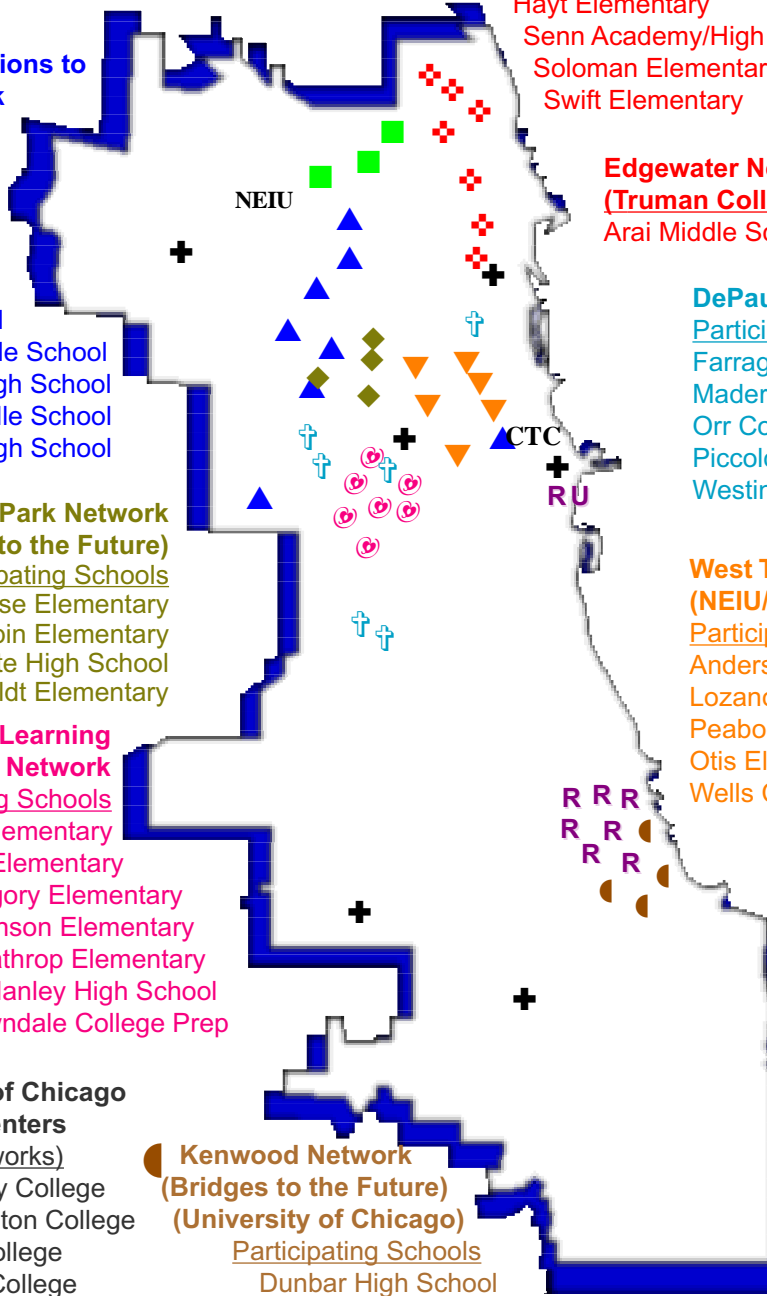

West Town Learning Network
(NEIU/CTC)
Participating Schools
Andersen Elementary
Lozano Bilingual Academy
Peabody Elementary
Otis Elementary
Wells Community Academy

Woodlawn Network
(Roosevelt University)
Participating Schools
Carnegie Elementary
Dumas Elementary
Fermi Elementary
Fiske Elementary
Hyde Park Academy
McCosh Elementary
Wadsworth Elementary

Kenwood Network
(Bridges to the Future)
(University of Chicago)
Participating Schools
Dunbar High School
Price Elementary
Robinson Elementary

NEIU Humboldt Park Network
(Bridges to the Future)
Participating Schools
Chase Elementary
Chopin Elementary
Clemente High School
Von Humboldt Elementary

North Lawndale Learning Community Network
Participating Schools
Chalmers Elementary
Dvorak Elementary
Gregory Elementary
Johnson Elementary
Lathrop Elementary
Manley High School
North Lawndale College Prep

GEAR UP Transitions to Success (GUTS) Network
(NEIU/Chicago Teachers' Center (CTC))
Participating Schools
Ames Middle School
Michelle Clark Middle School
Foreman High School
Irving Park Middle School
Kelvyn Park High School
Thurgood Marshall Middle School
Roosevelt High School

City Colleges of Chicago
Articulation Centers
(serving all networks)
Richard J. Daley College
Harold Washington College
Olive Harvey College
Kennedy-King College
Harry S Truman College
Malcom X College

CHICAGO EDUCATION ALLIANCE